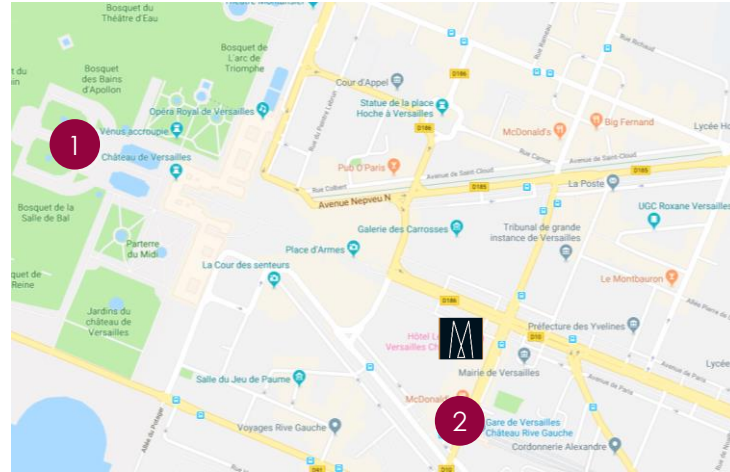

 Le Louis, Versailles Château Hotel  
MGallery Hotel Collection

 1 Palace of Versailles

 2 City train station :  
Versailles Rive Gauche *2 min by walking*  
Versailles Chantiers et Versailles Rive Droite  
*Close to the hotel*

## *By car*

From Paris, take the A13 motorway, exit Versailles Château.

From Orly, take the N186 and then the A86 towards Versailles.

From Roissy Charles de Gaulle, take the A1 (E15, E19), then the "Périphérique Ouest" then the A13 and exit at Versailles Château.

# AROUND THE HOTEL

LE LOUIS

HÔTEL VERSAILLES CHÂTEAU

LE LOUIS VERSAILLES CHÂTEAU HOTEL

M  
GALLERY  
HOTEL  
COLLECTION

**PALACE OF VERSAILLES AND GARDENS**  
5 min by walking

**CONGRESS CENTER**  
5 min by walking

**NATIONAL EQUESTRIAN ACADEMY  
OF THE ESTATE OF VERSAILLES – 6  
min by walking**

**GOLF NATIONAL**  
17 min by car

**PORTE DE VERSAILLES CONGRESS  
CENTER – 30 min by walking**

**PARIS**  
25 min by transports